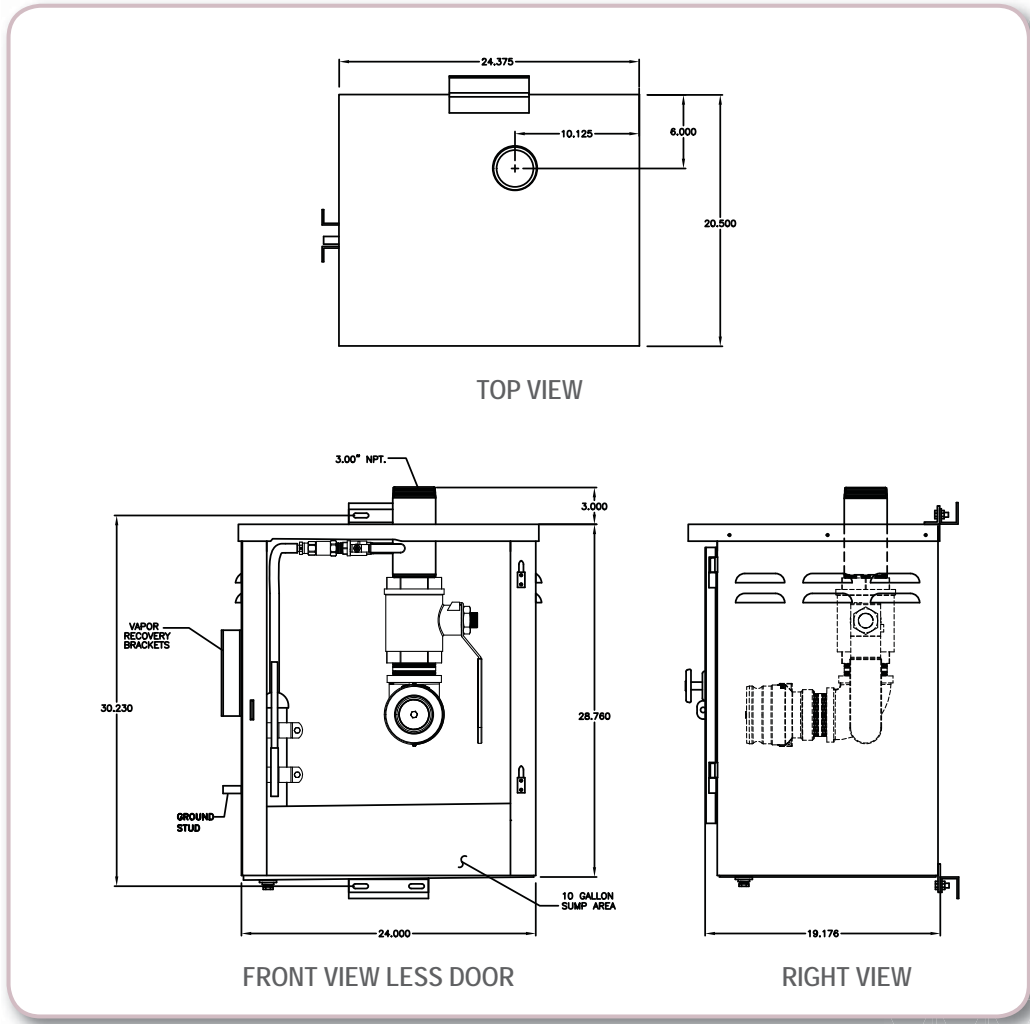

Model 715 AST Remote Fill Box (continued)

I.D. Number	Description	Weight
715--TT3-0000-0	10 gal. AST remote fill box, male threads	101 lbs
715--TT3-2QBB-0	10 gal. AST remote fill box, male threads, w/hand pump, w/2" 90 female quick disconnect check & ball valve	132 lbs
715--TT3-3QBB-0	10 gal. AST remote fill box, male threads, w/hand pump, w/3" 90 female quick disconnect check & ball valve	144 lbs
715--TT3-2DBB-0	10 gal. AST remote fill box, male threads, w/hand pump, w/2" 90, dry-disconnect & ball valve	135 lbs
715--TT3-3DBB-0	10 gal. AST remote fill box, male threads, w/hand pump, w/3" 90, dry-disconnect & ball valve	148 lbs
715S-TT3-0000-0	10 gal. SS AST remote fill box, male threads	101 lbs
715S-TT3-2QBB-0	10 gal. SS AST remote fill box, male threads, w/hand pump, w/2" 90 female quick disconnect check & ball valve	132 lbs
715S-TT3-3QBB-0	10 gal. SS AST remote fill box, male threads, w/hand pump, w/3" 90 female quick disconnect check & ball valve	144 lbs
715S-TT3-2DBB-0	10 gal. SS AST remote fill box, male threads, w/hand pump, w/2" 90, dry-disconnect & ball valve	135 lbs
715S-TT3-3DBB-0	10 gal. SS AST remote fill box, male threads, w/hand pump, w/3" 90, dry-disconnect & ball valve	148 lbs
715---VR30 AK	3" Vapor Recovery Kit	
715---VR40 AK	4" Vapor Recovery Kit	
715--P060 AK	Post mount kit - 3" x 60" post with clamps and base	
715---S400 AS	4 leg stand for 715 fill box	

570 E. 7th Street, P.O. Box 238 | Dubuque, IA 52004-0238

t. 563.583.5701 | 800.553.4840 | f. 563.583.5028

www.morbros.com