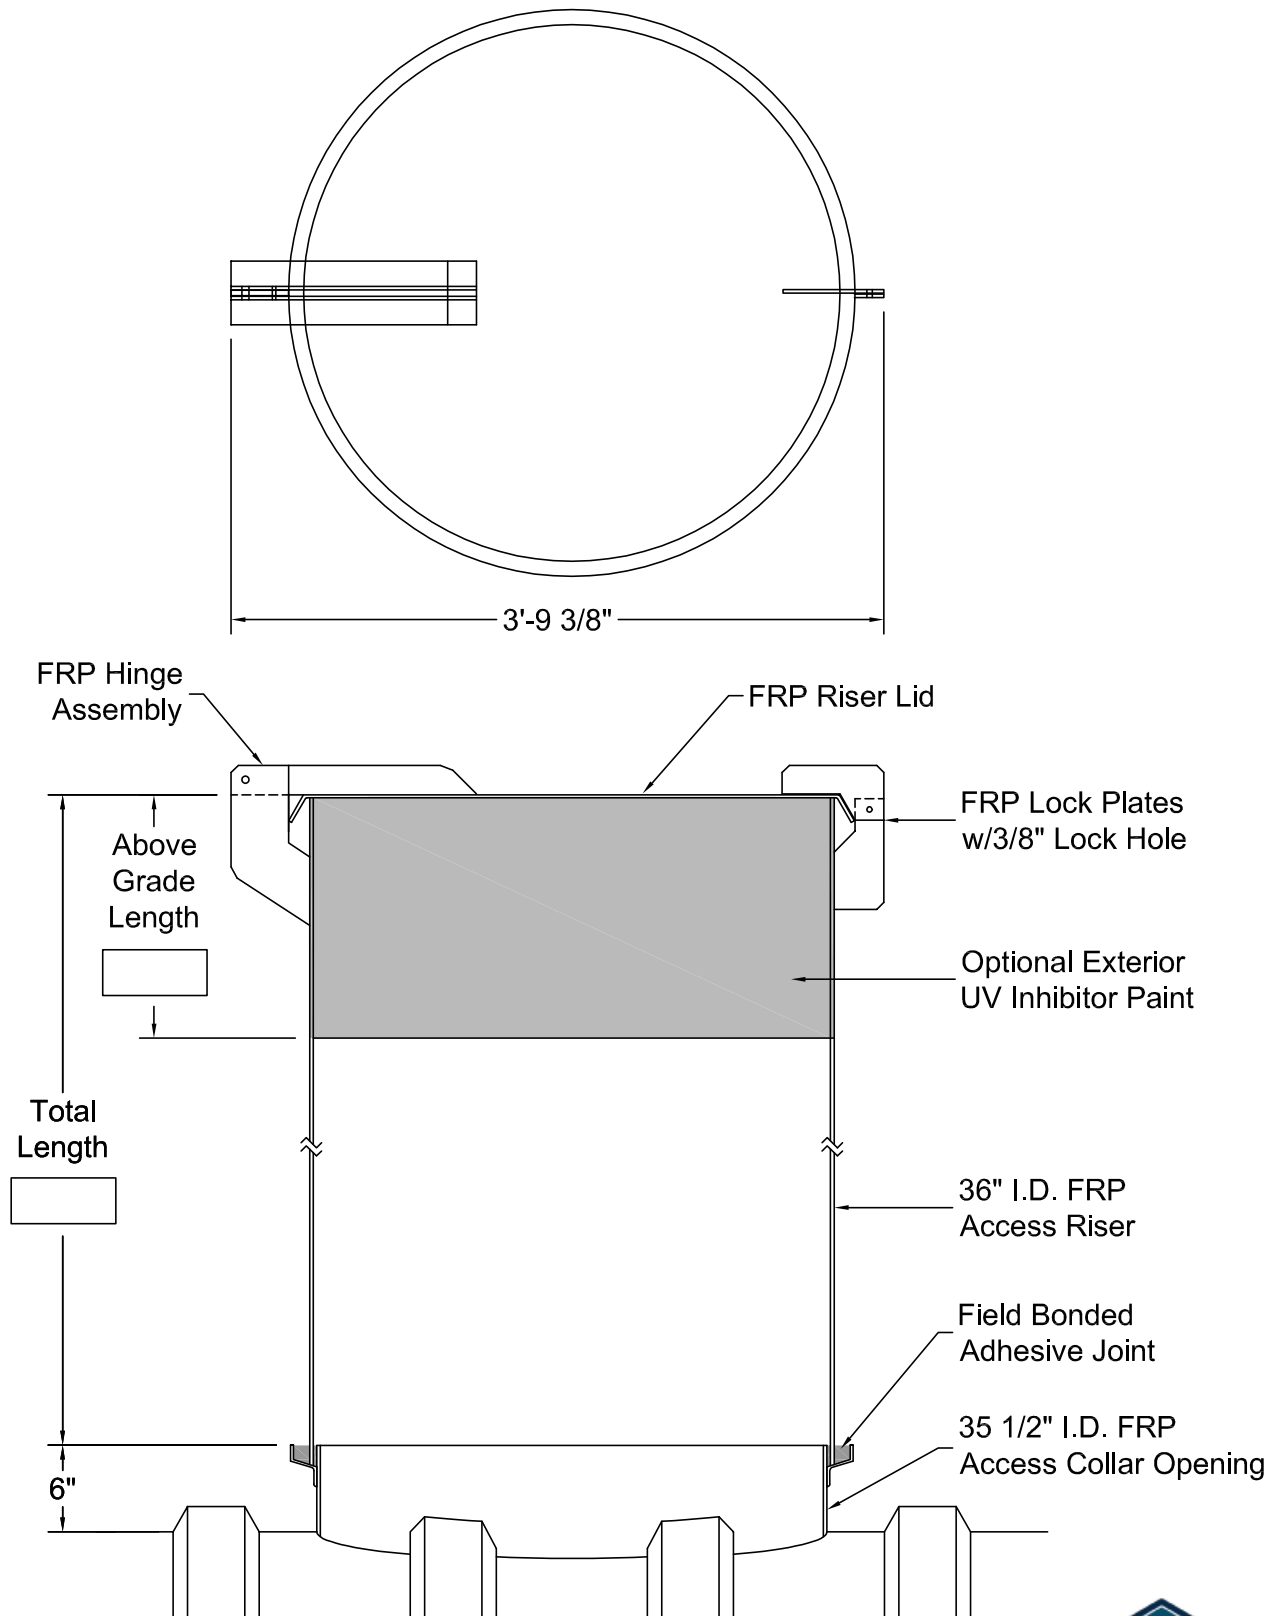

# 36" Fiberglass Locking Lidon Access Collar

(Water Resistant Design)

Fiberglass Locklids are load rated up to 250 lbs.

**CONTAINMENT**  
SOLUTIONS<sup>®</sup>