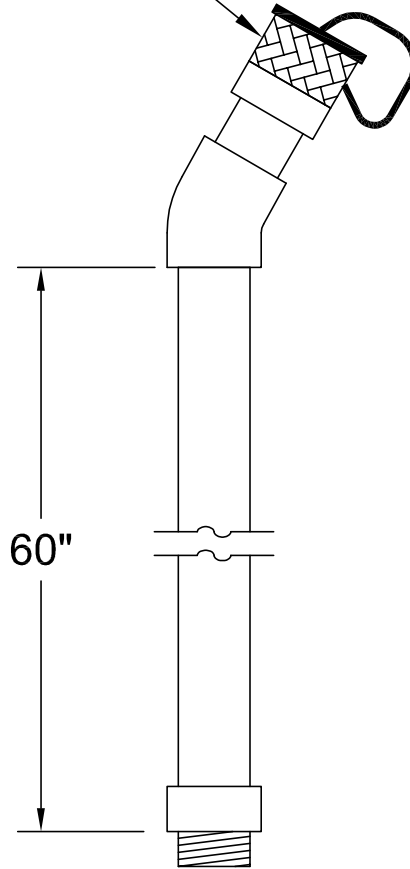

Fill Assembly-Storz Fitting

4" MNTP x 4" Storz Fitting
w/30° Elbow and Strainer

Includes:

1-4" MNTP x 4" Storz Fitting With
30 Degree Elbow And Strainer
60" Of Schedule 80 PVC Pipe.
1-4" Male NPT PVC Coupling.
(Unassembled)