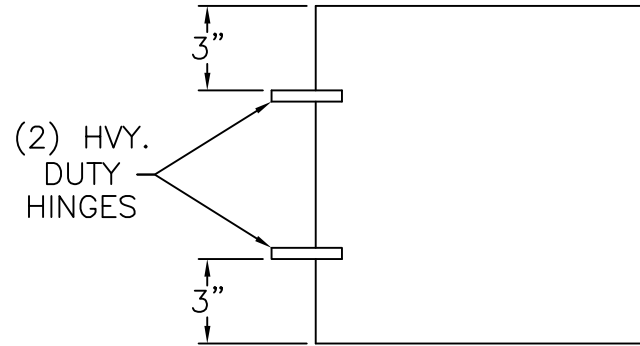

MATERIAL:
10 GA. CARBON STEEL

TOP VIEW

TOP VIEW(COVER)

ELEVATION(COVER)

PRODUCT CODE	GALLONS	DESCRIPTION	OVERALL SIZE	SHIP WT.
SBB007	7	STEEL SPILLBOX	12"SQ. X 12"DEEP	
THIS DRAWING AND DESIGN SHOWN HEREIN IS THE PROPERTY OF CONTAINMENT SOLUTIONS. USE OR COPIES THEREOF CANNOT BE MADE WITHOUT WRITTEN CONSENT.				
CUSTOMER NAME	APPROVED BY: _____		DATE: _____	

CONTAINMENT SOLUTIONS®

DRAWN BY: R.P.H.		DATE DRAWN: 01-01-14	
DWG NUMBER: SBB007		SCALE: SALES	
REV:	REV BY:	DATE:	SHEET: 1 OF 1