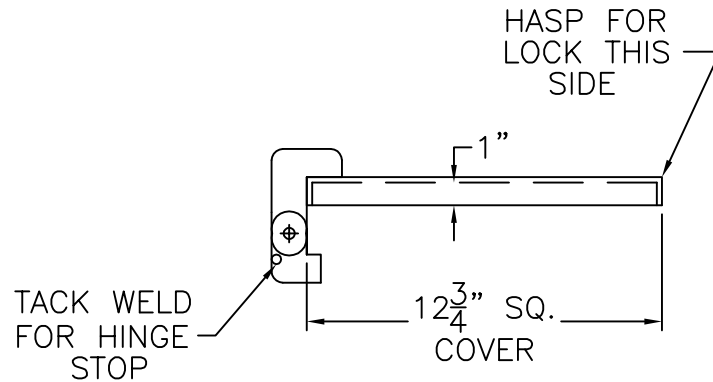

MATERIAL:
10 GA. CARBON STEEL

TOP VIEW

TOP VIEW(COVER)

ELEVATION(COVER)

PRODUCT CODE	GALLONS	DESCRIPTION	OVERALL SIZE	SHIP WT.
SBB007	7	STEEL SPILLBOX	12"SQ. X 12"DEEP	
THIS DRAWING AND DESIGN SHOWN HEREIN IS THE PROPERTY OF CONTAINMENT SOLUTIONS. USE OR COPIES THEREOF CANNOT BE MADE WITHOUT WRITTEN CONSENT.				
CUSTOMER NAME	APPROVED BY: _____		DATE: _____	

CONTAINMENT SOLUTIONS®

DRAWN BY: R.P.H.		DATE DRAWN: 01-01-14	
DWG NUMBER: SBB007		SCALE: SALES	
REV:	REV BY:	DATE:	SHEET: 1 OF 1