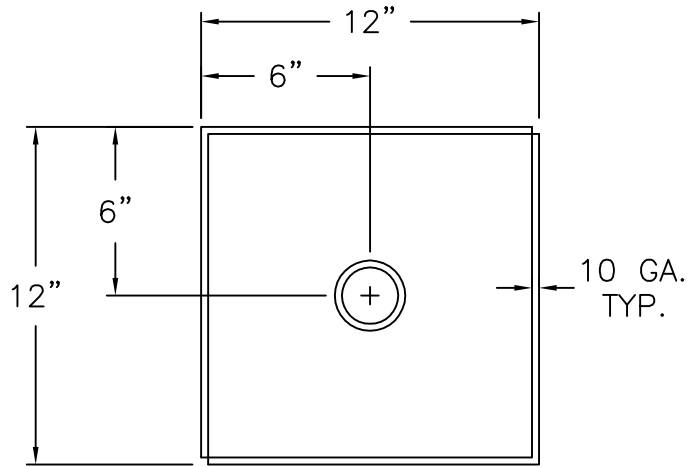

MATERIAL:
10 GA. CARBON STEEL

TOP VIEW

TOP VIEW(COVER)

ELEVATION(COVER)

PRODUCT CODE	GALLONS	DESCRIPTION	OVERALL SIZE	SHIP WT.
SBB007	7	STEEL SPILLBOX	12"SQ. X 12"DEEP	
THIS DRAWING AND DESIGN SHOWN HEREIN IS THE PROPERTY OF CONTAINMENT SOLUTIONS. USE OR COPIES THEREOF CANNOT BE MADE WITHOUT WRITTEN CONSENT.				
CUSTOMER NAME	APPROVED BY: _____		DATE: _____	

CONTAINMENT SOLUTIONS®

DRAWN BY: R.P.H.		DATE DRAWN: 01-01-14	
DWG NUMBER: SBB007		SCALE: SALES	
REV:	REV BY:	DATE:	SHEET: 1 OF 1