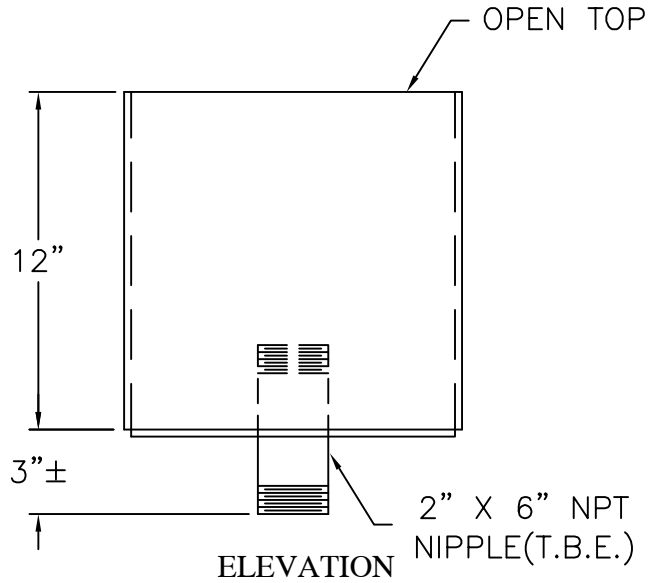

MATERIAL:
10 GA. CARBON STEEL

TOP VIEW

TOP VIEW(COVER)

ELEVATION(COVER)

PRODUCT CODE	GALLONS	DESCRIPTION	OVERALL SIZE	SHIP WT.
SBB007	7	STEEL SPILLBOX	12"SQ. X 12"DEEP	
THIS DRAWING AND DESIGN SHOWN HEREIN IS THE PROPERTY OF CONTAINMENT SOLUTIONS. USE OR COPIES THEREOF CANNOT BE MADE WITHOUT WRITTEN CONSENT.				
CUSTOMER NAME	APPROVED BY: _____		DATE: _____	

CONTAINMENT SOLUTIONS®

DRAWN BY: R.P.H.		DATE DRAWN: 01-01-14	
DWG NUMBER: SBB007		SCALE: SALES	
REV:	REV BY:	DATE:	SHEET: 1 OF 1