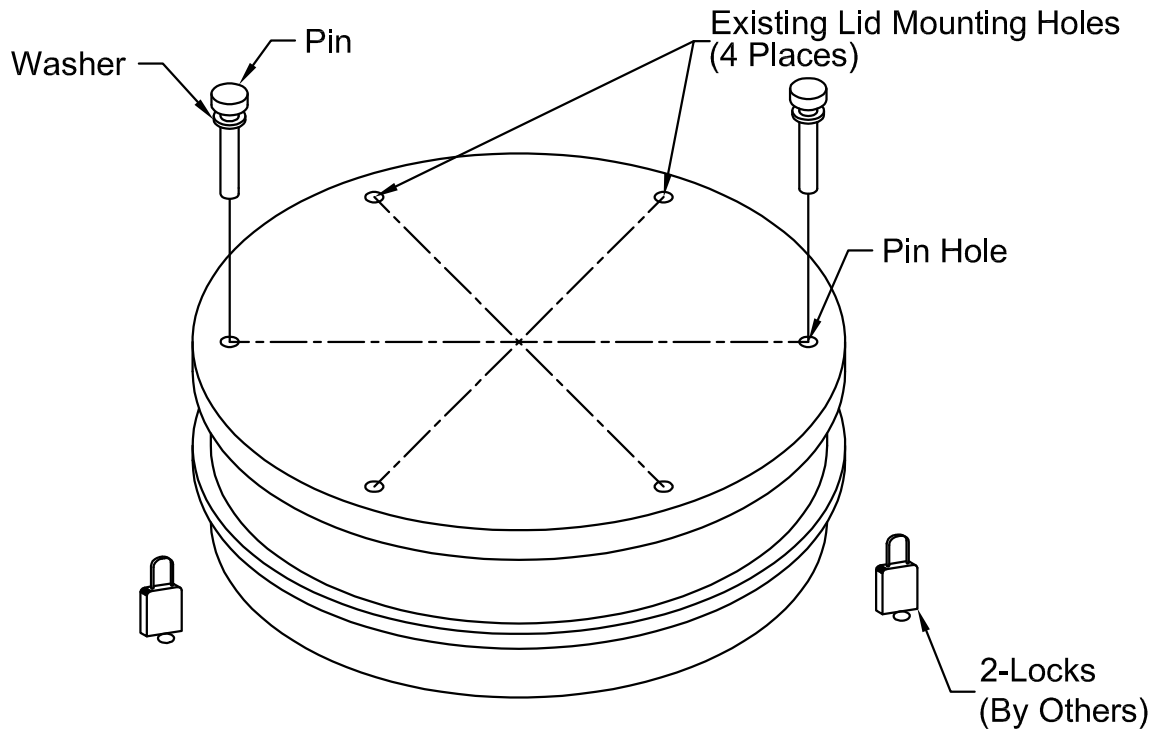

# Cover Lock For PVC Riser

Available Sizes:  
24" Diameter  
30" Diameter  
36" Diameter