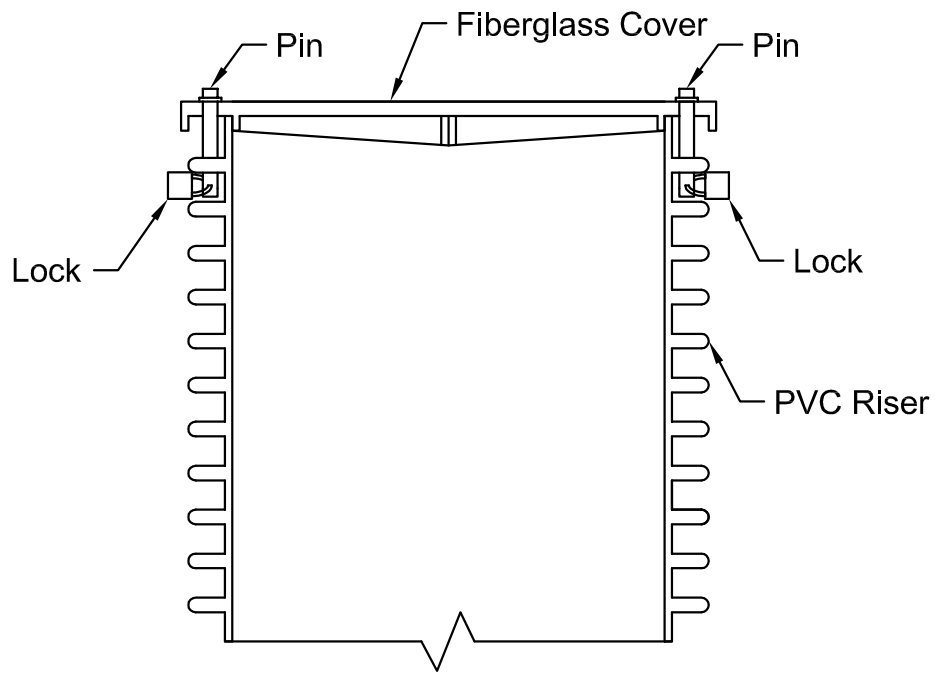

# Cover Lock For PVC Riser

Available Sizes:  
24" Diameter  
30" Diameter  
36" Diameter